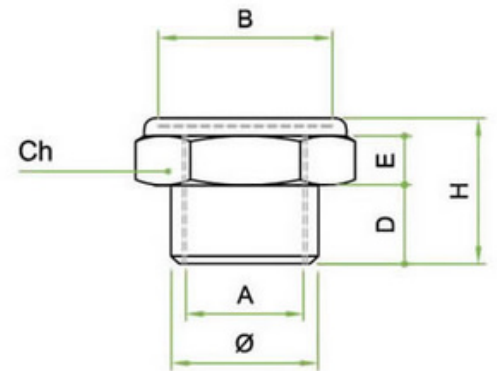

Silenziatore con pastiglia in bronzo sferico sinterizzato ribattuta su base esagonale in ottone filettatura femmina.  
Filettatura GAS-BSP

Bronzo sinterizzato  
Sintered bronze  
Sinterbronze

base ottone  
brass base

Tipologia	codice	articolo	A	DIAM	B	D	E	H	CH
SPEF	240	SPEF M5	M5	7	5,0	4,0	3,0	8,5	8
SPEF	241	SPEF 1/8	1/8"	12	9,0	6,0	4,0	12,0	13
SPEF	242	SPEF 1/4	1/4"	15	11,0	8,0	5,0	16,0	16
SPEF	243	SPEF 3/8	3/8"	19	14,0	8,0	5,0	17,0	19
SPEF	244	SPEF 1/2	1/2"	23	19,0	10,0	6,0	18,0	24
SPEF	245	SPEF 3/4	3/4"	29	25,0	10,0	6,0	19,0	30
SPEF	246	SPEF 1	1"	35	31,0	10,0	6,0	20,0	36

Unità di misura espressa in millimetri.